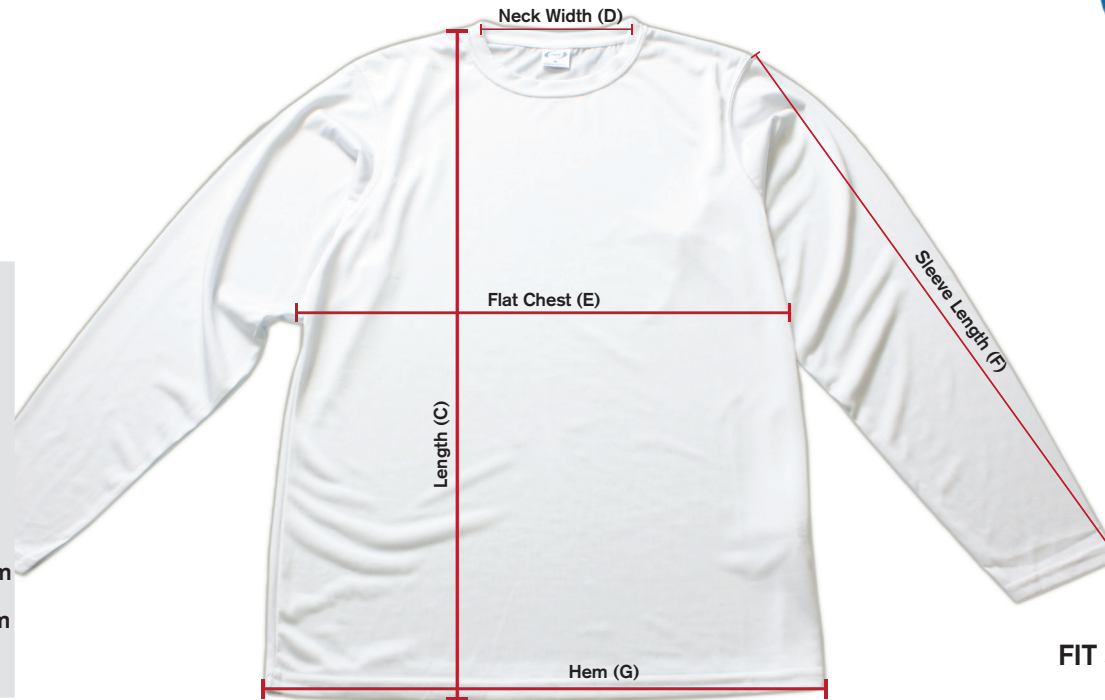

Solar Long Sleeve
MENS
M700

MENS SIZE GUIDE

Vapor Size	Chest (A)	Waist (B)
XS	91.5-96.5cm	89-91.5cm
S	99-104cm	89-91.5cm
M	106.7-111.75cm	94-96.5cm
L	114.25-119.5cm	99-101.5cm
XL	122-127cm	104-106.7cm
XXL	129.5-134.5cm	109.25-111.75cm
XXXL	137-142.25cm	114.25-116.85cm
XXXXL	144.75cm+	119.5cm+

FIT SUGGESTIONS

- This shirt skims the body
- Note that Chest (A) and Waist (B) are taken on the body while Length (C) through Hem (G) are flat garment measurements
- When measuring if you land in between two sizes choose the size that represents your chest measurement
- Measure yourself for sizing for best results as all retailers use different measurements for their sizing

Mens Solar Long Sleeve Flat Garment Specifications

	Length (C)	Neck Width (D)	Flat Chest (E)	Sleeve Length (F)	Hem (G)
XS	66cm	17.75cm	50.8cm	62.25cm	50.8cm
S	68.5cm	17.75cm	53.3cm	63.5cm	53.3cm
M	71cm	18.4cm	55.8cm	64.7cm	55.8cm
L	76.2cm	19cm	58.5cm	66cm	58.5cm
XL	78.7cm	19.7cm	61cm	67.3cm	61cm
XXL	81.25cm	20.3cm	63.5cm	68.5cm	63.5cm
XXXL	83.8cm	20.9cm	66cm	69.8cm	66cm
XXXXL	86.36cm	22.25cm	67.3cm	70.4cm	67.3cm

HOW TO MEASURE ON THE FLAT...

Length (C) - Hold tape measure at highest point on shirt and pull tape down to the bottom of the hem

Neck Width (D) - Hold tape measure at one side of neck hem and pull to the other side