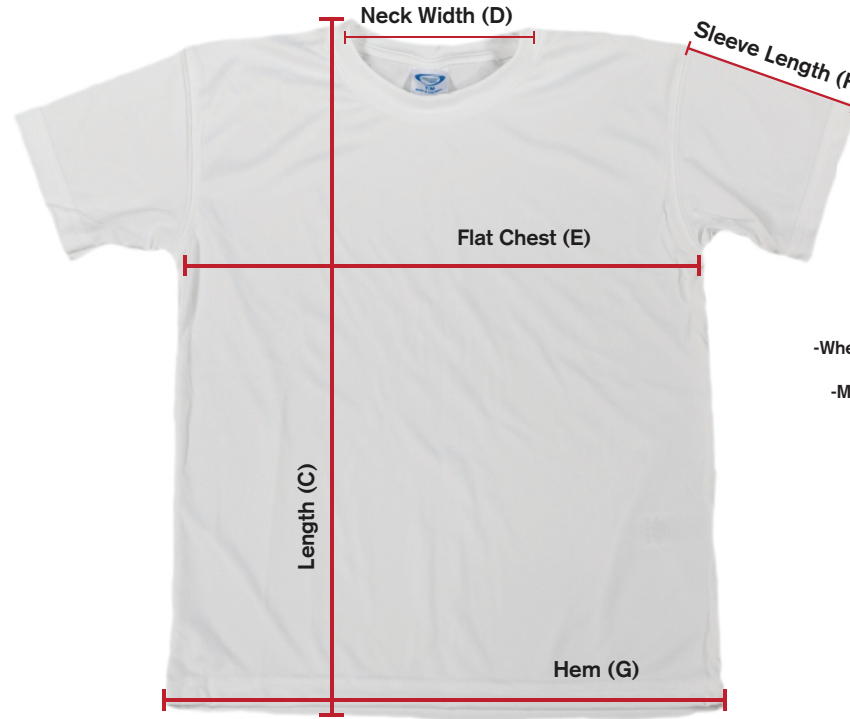

Solar Short Sleeve  
Youth  
M180

**YOUTH SIZE GUIDE**

Vapor Size	Age
XS	2-4
S	5-7
M	8-10
L	11-13
XL	14-16

**FIT SUGGESTIONS**

- When measuring if you land in between two sizes choose the size that represents your chest measurement
- Measure yourself for sizing for best results as all retailers use different measurements for their sizing

**Solar Short Sleeve Flat Garment Specifications**

**HOW TO MEASURE ON THE FLAT...**

Length (C) - Hold tape measure at highest point on shirt and pull tape down to the bottom of the hem

Neck Width (D) - Hold tape measure at one side of neck hem and pull to the other side

Flat Chest (E) - Hold tape measure under armhole and pull to the other side

Sleeve Length (F) - Hold tape measure at the top of the armhole seam and pull to bottom of sleeve hem

Hem (G) - Hold tape measure at side seam and pull to the other side

	Length (C)	Neck Width (D)	Flat Chest (E)	Sleeve Length (F)	Hem (G)
XS	N/A	N/A	N/A	N/A	N/A
S	49.5cm	15.25cm	39.35cm	14cm	39.35cm
M	55.8cm	16.5cm	40.5cm	14.5cm	42cm
L	59.75cm	18.5cm	43cm	16.5cm	43cm
XL	63.5cm	19cm	45.75cm	16.5cm	44.5cm